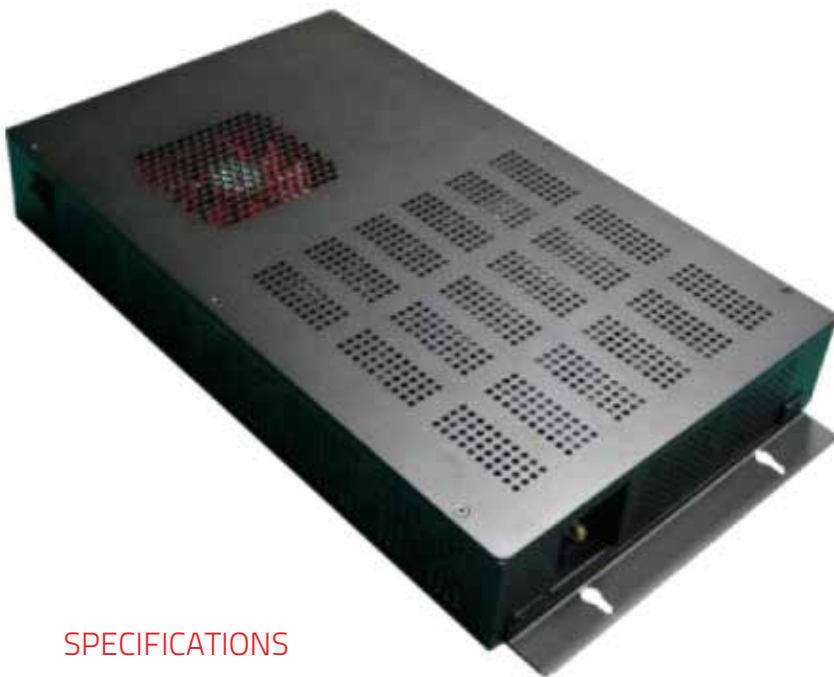

BUILT IN PC

Integrated PC for use with the TouchIT Fusion

The TouchIT Fusion comes with a powerful server grade integrated PC (GTIPC-A3) suitable for use 24/7 with your TouchIT LED Fusion. With an i5 processor, 8GB or RAM and a 500 GB hard disk, the TouchIT Fusion IPC is certainly not lacking power! There is nothing to install, we do it all for you. Simply register your software on first use and off you go!

42" 55"

SPECIFICATIONS

▪ CPU type	Intel i5 processor
▪ System Chipset	Intel H77
▪ Graphic	Intel HD Graphics 2500/4000
▪ HDD	500G Serial ATA
▪ RAM	8G DDR3-333 DIMM
▪ I/O port	HDMI.1 VGA.1 DVI.1 Audio Out x1
▪ RJ45	
▪ USB Connector	USB2.0 x 4 USB3.0 x 2
▪ Ethernet	Realtek RTL8111E
▪ Wireless	802.11n
▪ Input Voltage	AC 100~240V 50/60Hz
▪ Dimension (L.W.H)	401 x 222 x 56 mm 15.79" x 8.74" x 2.20"
▪ Net Weight	4 kgs (8.82 lbs)

LED Specifications are as per the TouchIT LED Duo product

WHY CHOOSE AN INTEGRATED UNIT?

- Windows 8
- Nothing to connect to your LED Fusion, its all pre-cabled for you.
- Server Grade Hardware
- i5 Processor for powerful performance
- 42" & 55" Available

WHY CHOOSE LED?

An LED:

- has more vivid colors
- is generally lighter in weight
- has lower power Consumption
- is greener and more environmentally friendly